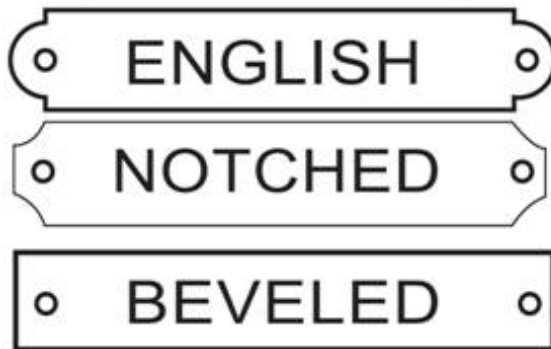

Horse Name Plate Sizes, Style & Font Selections

Stall Name Plates, Bridle Plates, Saddle Plates, Halter Plates and More!

Personalized your horse products with our chrome or brass name plates for stall name plates, bridle tags, halter plates, saddle plates, stall signs in all sizes for horse lover gifts and more!

Our oval brass or chrome plates are most popular to personalized your tack trunk or tack box.

STYLE

FONT

Block Roman
Script Old English

Stall Plates are also available in various sizes and colors. Large ovals are available in 4x6 and 6x9. Both can be mounted on stained wood.